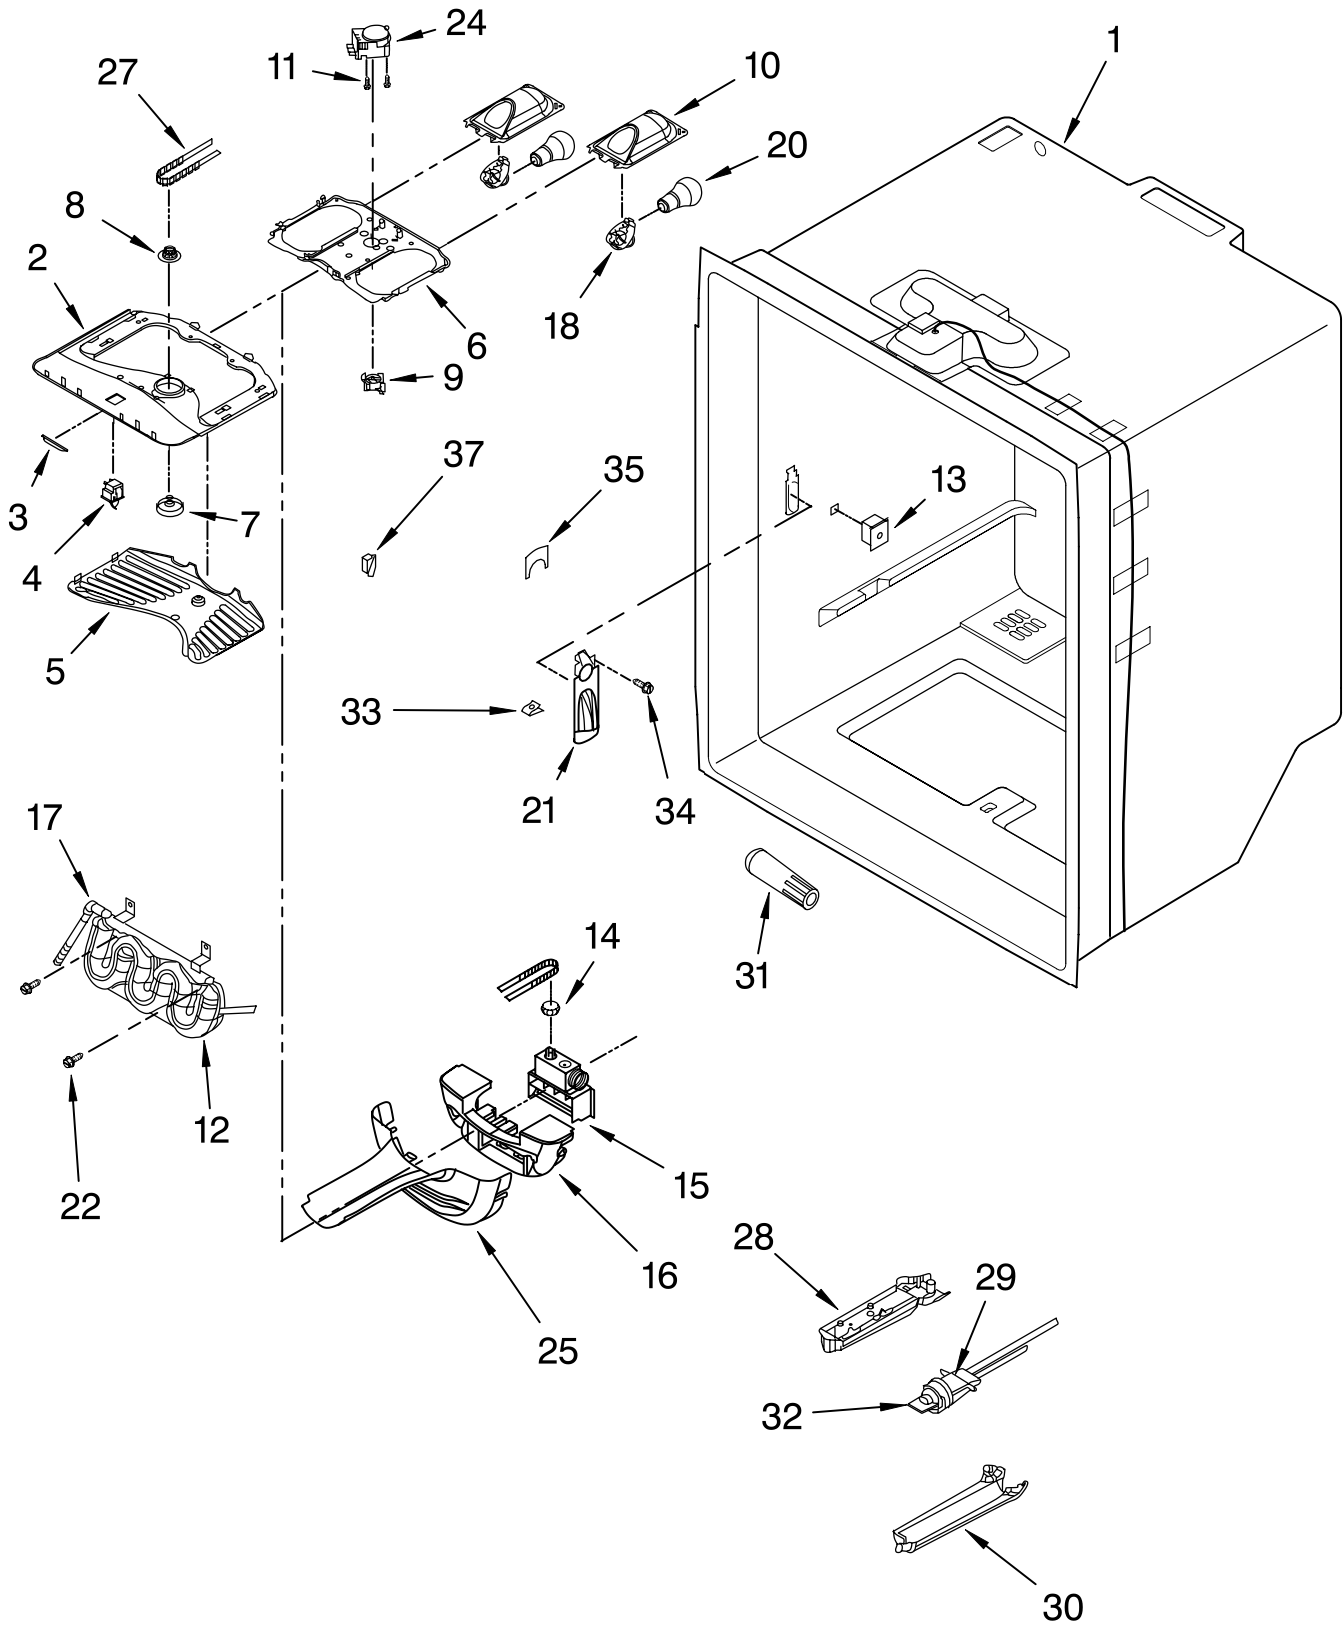

REFRIGERATOR LINER PARTS

For Models: KBRA20EMWH00, KBRA20EMBT00, KBRA20EMBL00, KBRA20EMSS00, KBLA20EMSS00
(White) (Biscuit) (Black) (Stainless Steel-RH) (Stainless Steel-LH)

FOR ORDERING INFORMATION REFER TO PARTS PRICE LIST

REFRIGERATOR LINER PARTS

For Models: KBRA20EMWH00,KBRA20EMBT00,KBRA20EMBL00,KBRA20EMSS00,KBLA20EMSS00
(White) (Biscuit) (Black) (Stainless Steel-RH)(Stainless Steel-LH)

<u>Illus. No.</u>	<u>Part No.</u>	<u>DESCRIPTION</u>
1		Liner (Not A Serviceable Part)
2	8171026	Housing, Ref. Light
3	8171027	Overlay
4	4344571	Light Switch
5	8170832	Cover, Ref. Light
6	8170834	Housing, Timer
7	8170835	Knob, Damper
8	8170836	Knob, Gear
9	8170837	Gear, Belt
10	8170838	Housing, Light
11	4344395	Screw (2)
12	8171250	Tank, Water
13	8170888	Grommet, Screw
14	8170841	Gear, Damper
15	8170845	Control, Damper
16	8170846	Insulation, Damper
17	8171041	Union
18	8170839	Socket, Light
20	4343660	Light Bulb
21	8171034	Dispenser
22	4343675	Screw
24	8170840	Timer, Defrost
25	8171028	Cover, Control
27	8171029	Belt, Damper
28	8171030	Plate, Filter
29	8171248	Housing, Water Filter Assembly
30	8171033	Cover, Filter
31	8171249	Filter, Water
32	8171042	Head, Filter Bypass
33	8171038	Clip, Waterline
34	4344396	Screw
35	8171039	Top, Dispenser
37	8171036	Switch, Limit

FOR ORDERING INFORMATION REFER TO PARTS PRICE LIST